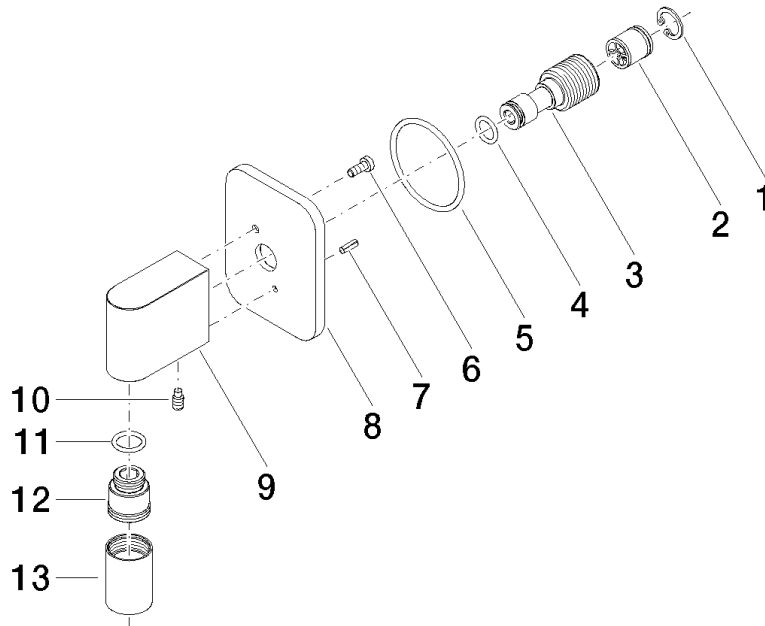

28 450 845

- 3/8" shower outlet
- rosette 60 x 78 mm
- 1/2" connection

Intrinsic protection against back flow.

	Brushed Chrome	28 450 845-93
	Chrome	28 450 845-00
	Brushed Platinum	28 450 845-06
	Dark Chrome	28 450 845-19
	Brushed Light Gold	28 450 845-27
	Matte Black	28 450 845-33
	Brushed Dark Platinum	28 450 845-99

Recommended miscellaneous

- Concealed wall elbow -** 35 085 970 90
- min. recess depth 90 mm
 - max. recess depth 163 mm

28 450 845

mm [inches]

Flow rate chart

Certificates

WRAS_2310091. IAPMO_4976 (2).

28 450 845

Spare parts list

No.	Item Number	Name	Quantity used	Delivery time
1	09 16 01 014 90	ring	1	2
2	90 23 01 141 00 90	back-flow preventer	1	2
3	09 24 03 116 20 90	nipple	1	2
4	09 14 10 008 90	seal	1	2
5	09 14 10 142 90	seal	1	2
6	09 30 30 054 90	screw	1	2
7	09 31 11 026 90	pin	1	2
8	09 27 84 021-93	rosette	1	20
9	09 11 03 046-93	connection	1	20
10	09 31 11 005 90	pin	1	2
11	90 14 10 077 00 90	seal	1	2
12	09 24 03 107 20 90	nipple	1	2
13	90 21 02 069 00-93	cover	1	-